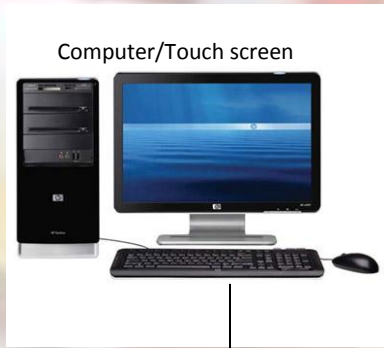

Computerized Scoring Setup for ONE Mat

Item List

- 50” LCD TV for Score board - 2 Nos.
- Referee/Match chairman Scoreboard– 2 Nos. (Touch Screen/Electronic Scoreboard)
- Laptop for Scoring – 1 Nos.
- Thin Client-2 Nos.
- Network switch-1 Nos.
- Speaker & Amplifier – 1 Set
- Server Computer- 1 Nos.

WRESTLING SCORING SETUP

COMPUTERIZED WEIGHING SETUP

Weighing Machine

Computer/Touch screen

LCD TV for Public Display

LAN switch to connect to Server PC

Thin client

Computerized Weighing Setup for Machine

Item List

- 42" LCD TV for public display - 1 Nos.
- Computer/Touch Screen for operation – 1 nos.
- Thin Client & LAN Switch -1 each

GAME MANAGEMENT & RESULT SYSTEM

PC for Software operation

Network Printer

Laptop for client operation

Printer

LAN switch to connect to Server PC

Game management & Result System

Item List

- Desktop for Software operation – 1 Set
- Lap top for Client operation – 1 or more.
- Network Printer (Multi function) – 1 Nos.
- LaserJet printer – 1 nos.